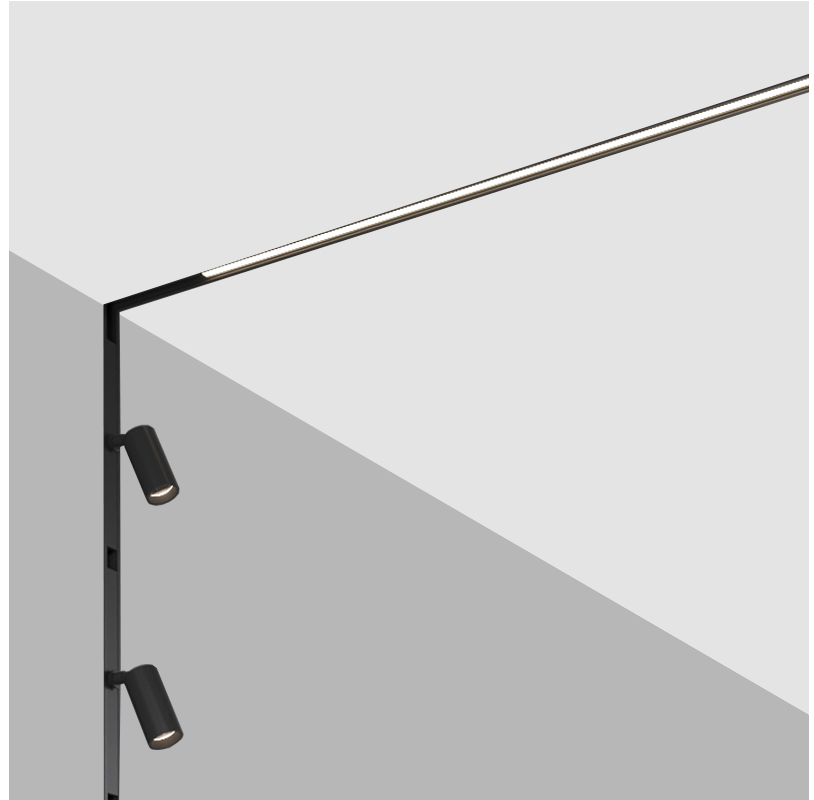

PROJECT
TYPE
SPECIFIER
QUANTITY
DATE

MINIMAL TRACK TRIMLESS

A3MINTRK-TRM-SYS

base number

1. To build a product code in our configurator select the specify button on the base model # product page
2. To build a manual product code on this datasheet choose from the options listed below in blue font and add the suffix to the base model #

GENERAL

Series: Minimal Track
Brand: Prolicht
Division: Architectural
Mounting Type: Trimless
Mounting Location: Wall / Ceiling
Subcategory: Profile

PHYSICAL

Fixture Finish: SSR / BKV / CWI / CRY / HAB / UFT / ITA / RUA / FTG / MYG / LOD / PUS / FRO / FUP / KIA / POP / BLS / SPG / MEY / GOH / GUM / CHC / COM / ABZ / JAG / OBR / MOS / ROR
Fixture Material: Anodized Aluminum

ELECTRICAL

Lamp Type: LED (Zhaga Standard)
Dimming: Non-Dimmable
Driver Included: No
Driver Location: Remote
Driver Type: Constant Voltage - Universal
Driver Class: Class 2
Input Voltage (V): 120 - 277
Output Voltage (V): 48
Upon Request: DALI dimming

LED

Lamp Life (hrs): 50000

OPTICAL

RATINGS AND CERTIFICATIONS

Certified By: Certified for North American Standards
IP rating: IP20